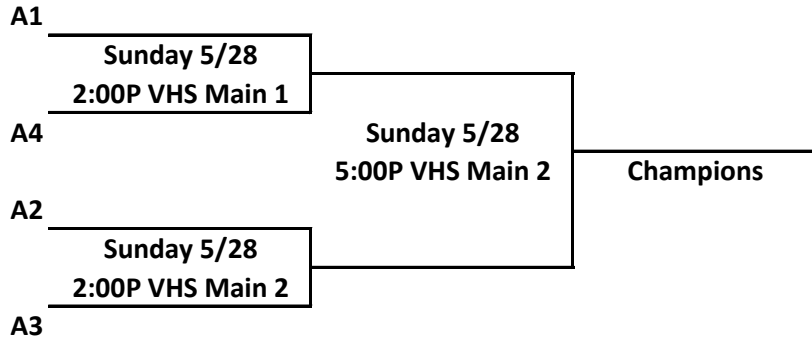

# 3rd Grade

Pool A

Rank	Team	W
	Warriors Girls	
	Warriors	
	Thrive	
	Flight Force 3032	