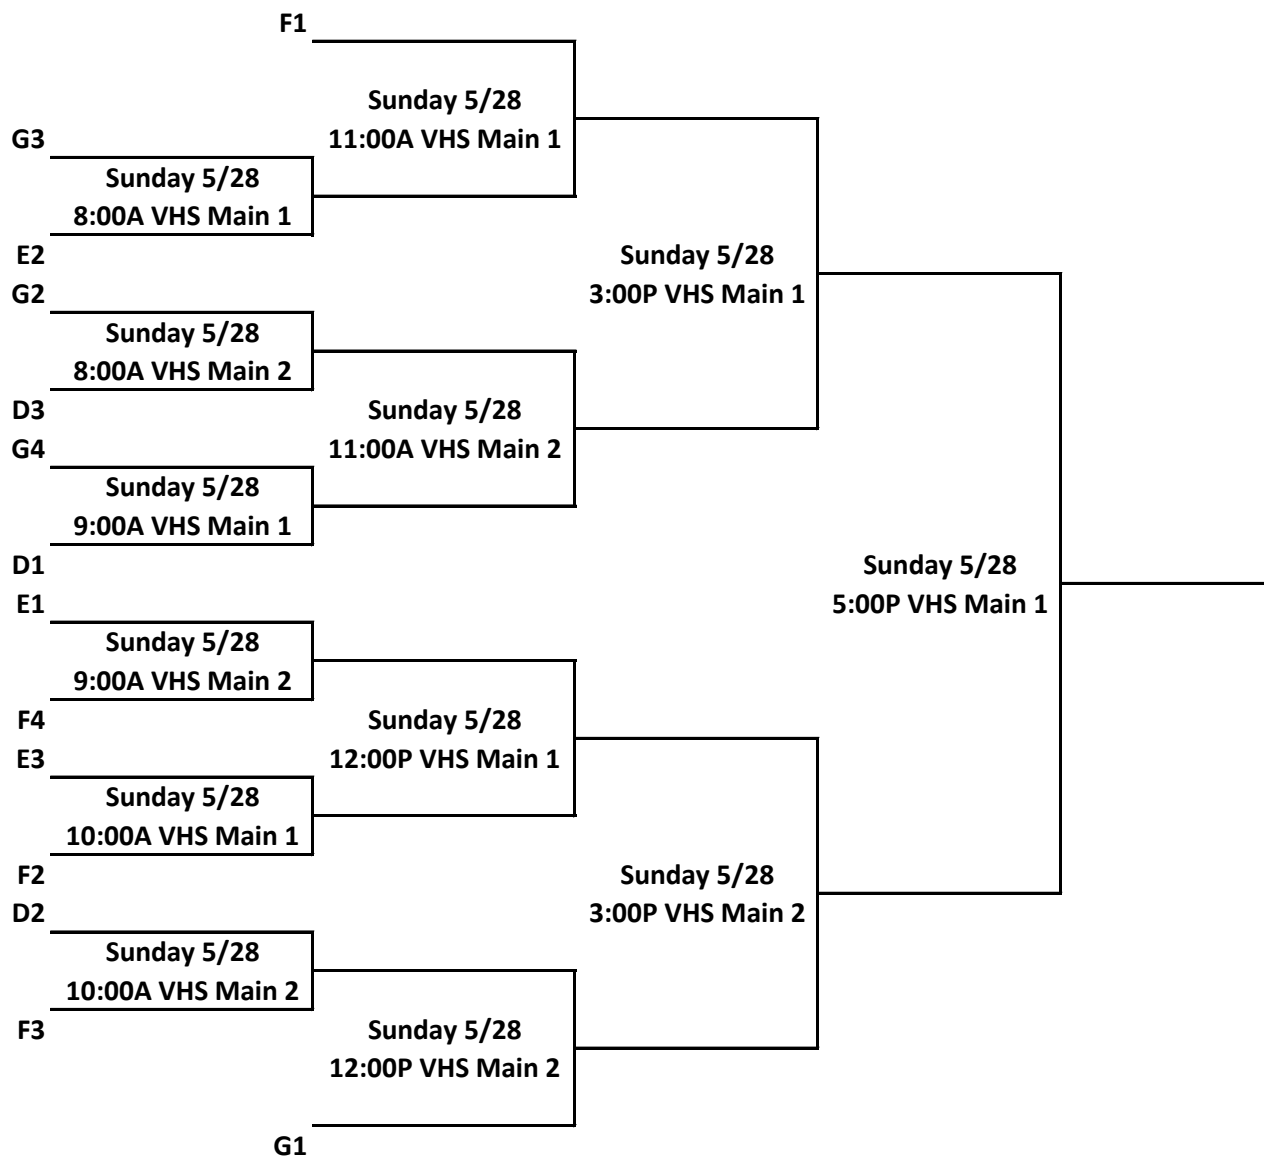

4th Grade Boys

Pool D

Rank	Team	W
	Belen Elite	
	Magdalena Steers	
	Thrive	

Pool E

Rank	Team	W
	Grinders	
	Belen Elite/ Hub City	
	SBRA 76ers	

Pool F

Rank	Team	W
	Nightmare	
	Flight Force 3031	
	Santa Fe Bulls	
	FFA	

Pool G

Rank	Team	W
	Good Rush	
	Mora	
	GS Ballers	
	B1 Academy