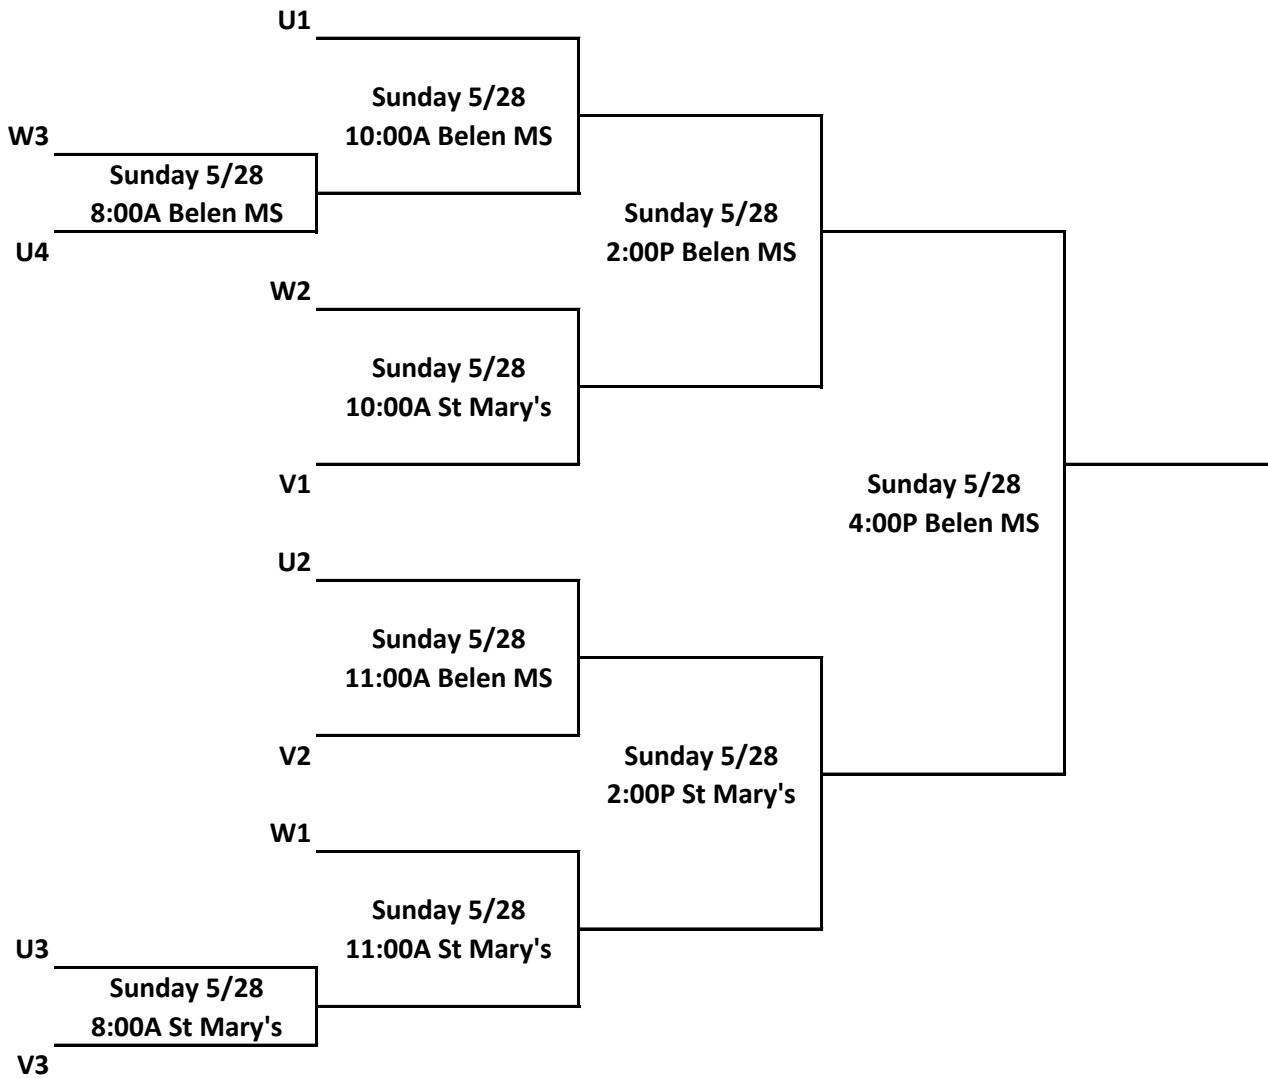

# 8th Grade Girls

**Pool U**

Rank	Team	W
	NM Lady X-Treme	
	Enchantment	
	Adi Stars	
	Lobos	

**Pool V**

Rank	Team	W
	Sparx	
	NM Lady Goats	
	Lady B-53's	

**Pool W**

Rank	Team	W
	Lady Celtics	
	NM Chaos 2028	
	Team Suave	