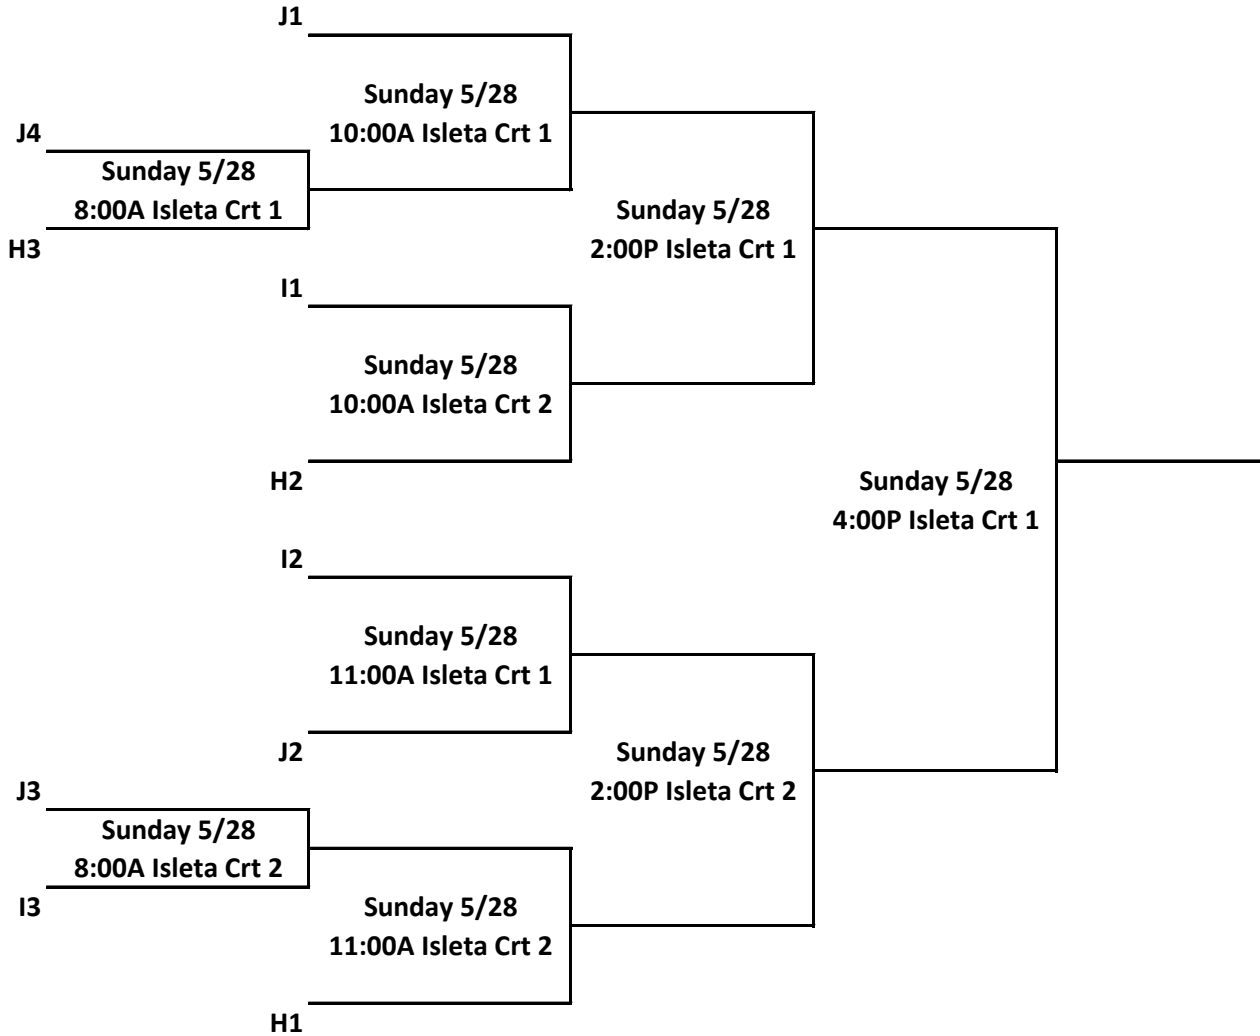

5th Grade Boys

Pool H

Rank	Team	W
	Los Ranchos	
	Grinders	
	B1 Academy	

Pool I

Rank	Team	W
	NM Hustle	
	Warriors	
	Nightmare	

Pool J

Rank	Team	W
	D1 Nation	
	EP Pack	
	FFA	
	Grant County Bronces