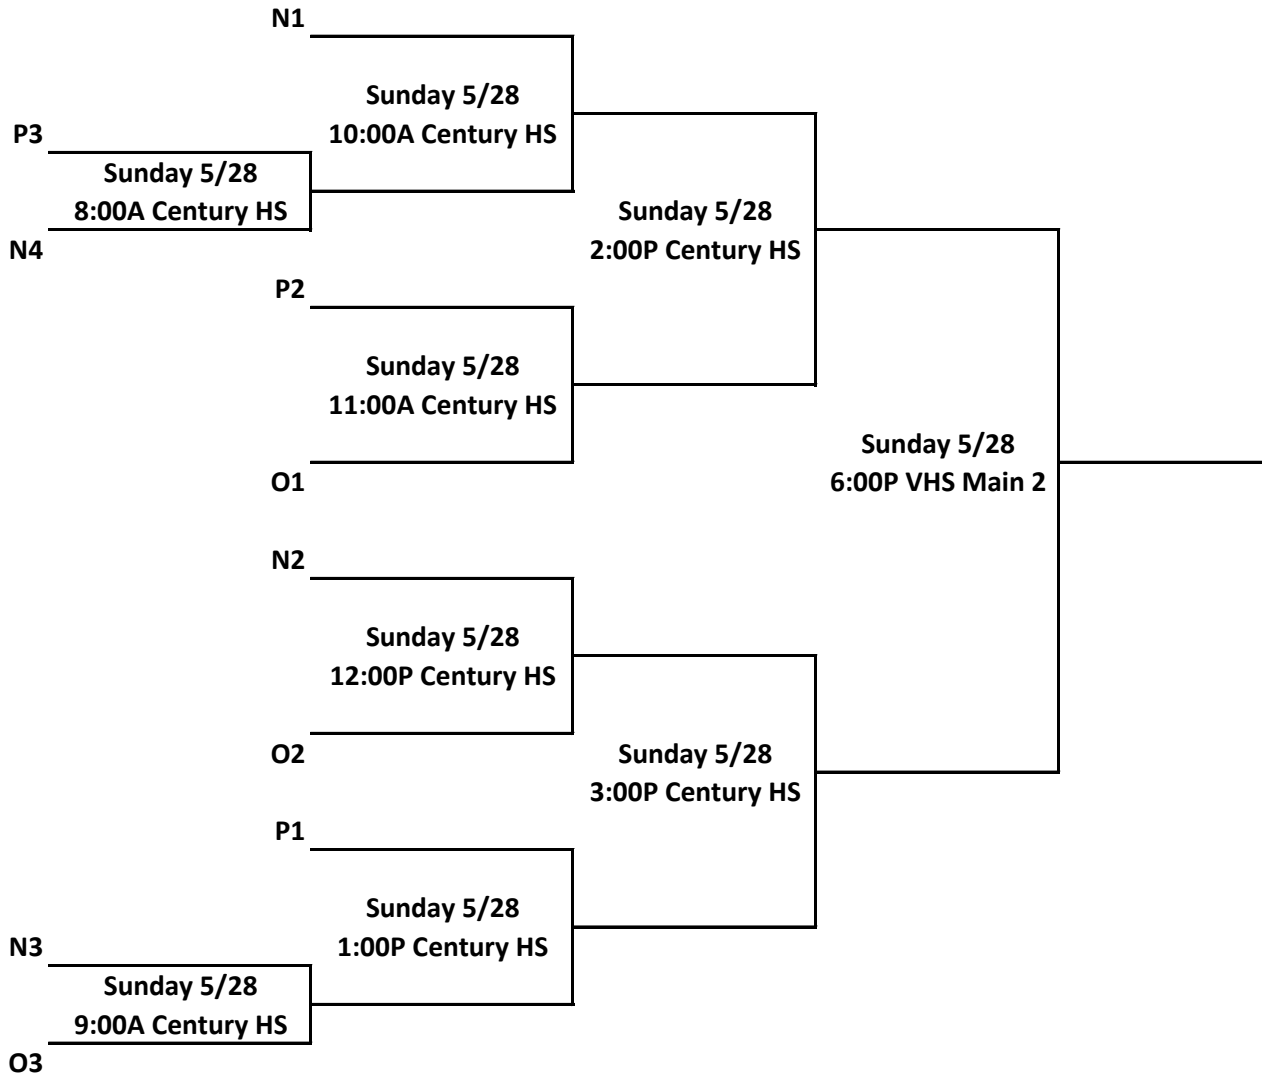

7th Grade Boys

Pool N

Rank	Team	W
	Nike Pro Skills El Paso	
	Cross City Heels	
	Rio Rancho Rams	
	Belen Elite/Hub City	

Pool O

Rank	Team	W
	ABC Heat White	
	B1 Academy	
	Viggo Basketball	

Pool P

Rank	Team	W
	Belen Eagles 2028	
	NM 19	
	D1 NM Metro