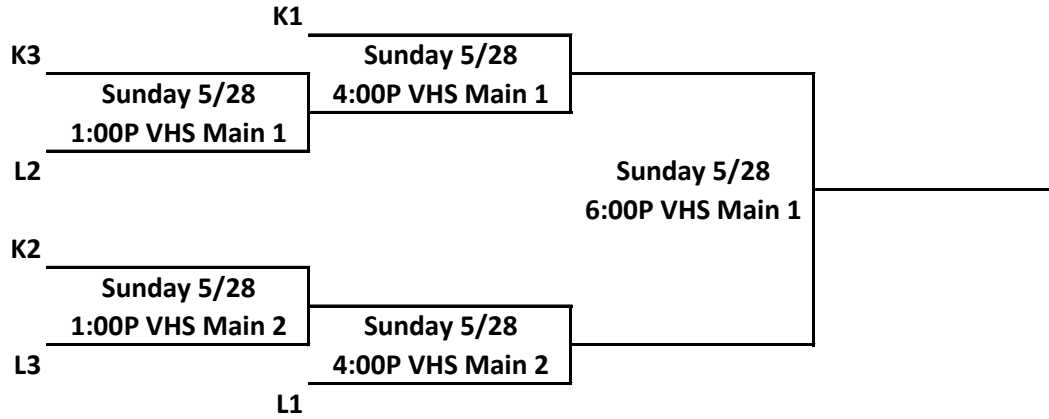

6th Grade Boys

Pool K

Rank	Team	W
	Belen Elite/Hub City	
	GS Ballers	
	Trojans	

Pool L

Rank	Team	W
	Lakers	
	Warrriors	
	Basketbrawlers