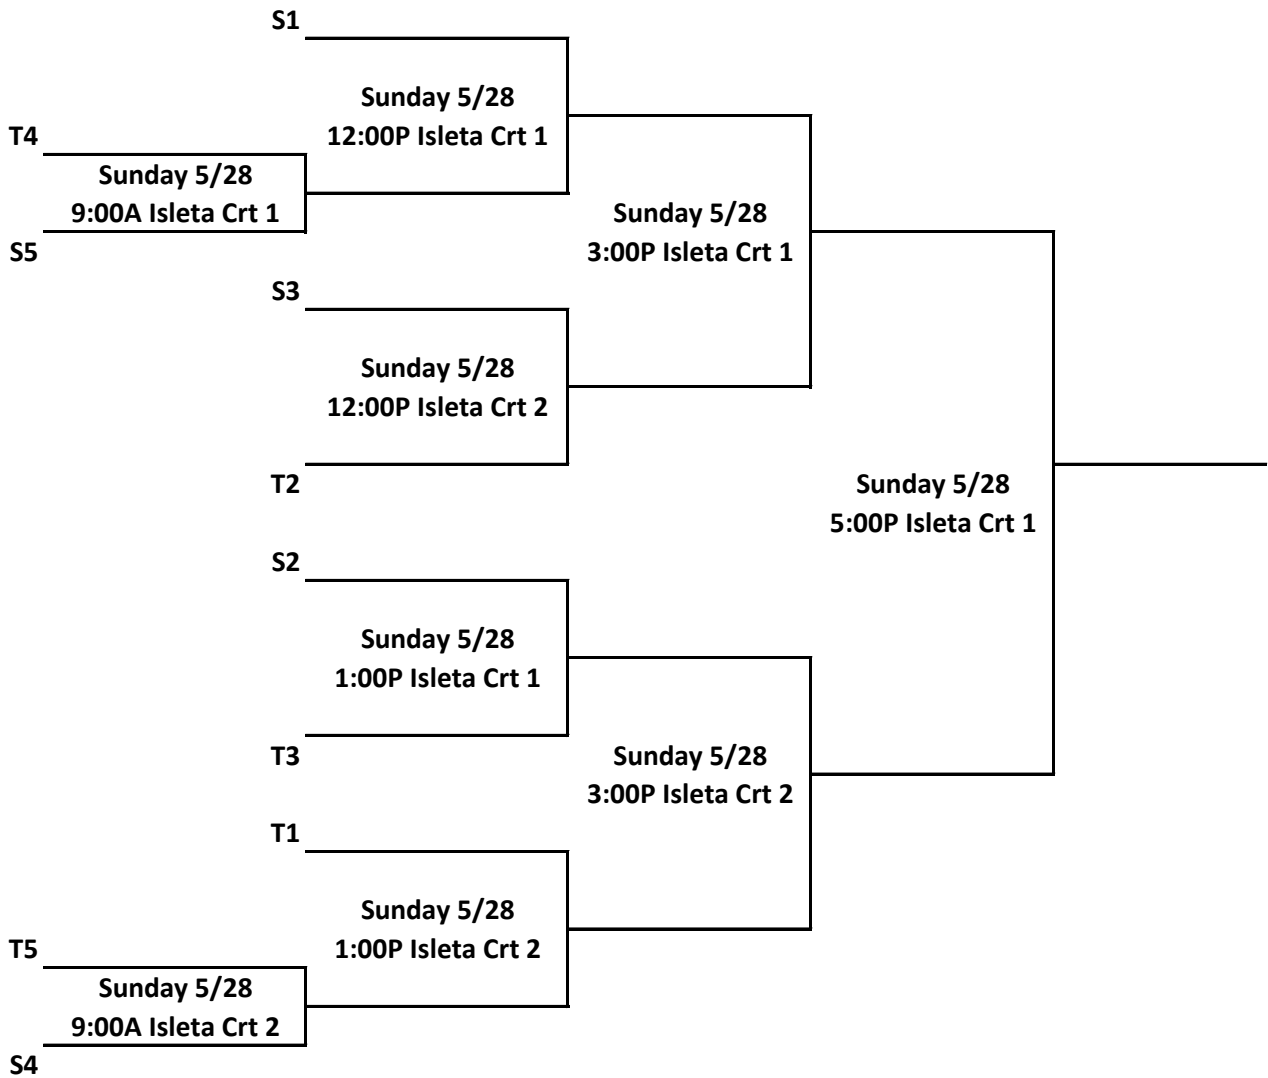

8th Grade Boys

Pool S

Rank	Team	W
	Nike Pro Skills EP	
	Rio Rancho Rams Green	
	LC Kings	
	Pueblo Storm	
	Reapers Elite	

Pool T

Rank	Team	W
	D1 Nation	
	BDE	
	Vista Junipers	
	Rio Rancho Rams Navy	
	SCH 2028