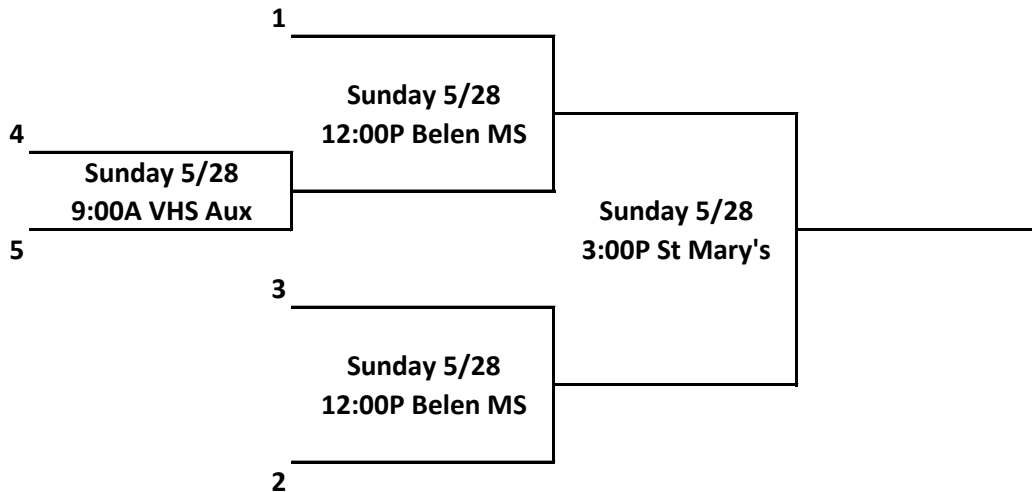

6th Grade Girls

Pool M

Rank	Team	W
	Belen Elite	
	Belen Elite/Hub City	
	Falcons	
	Grinders	
	Northern Fusion