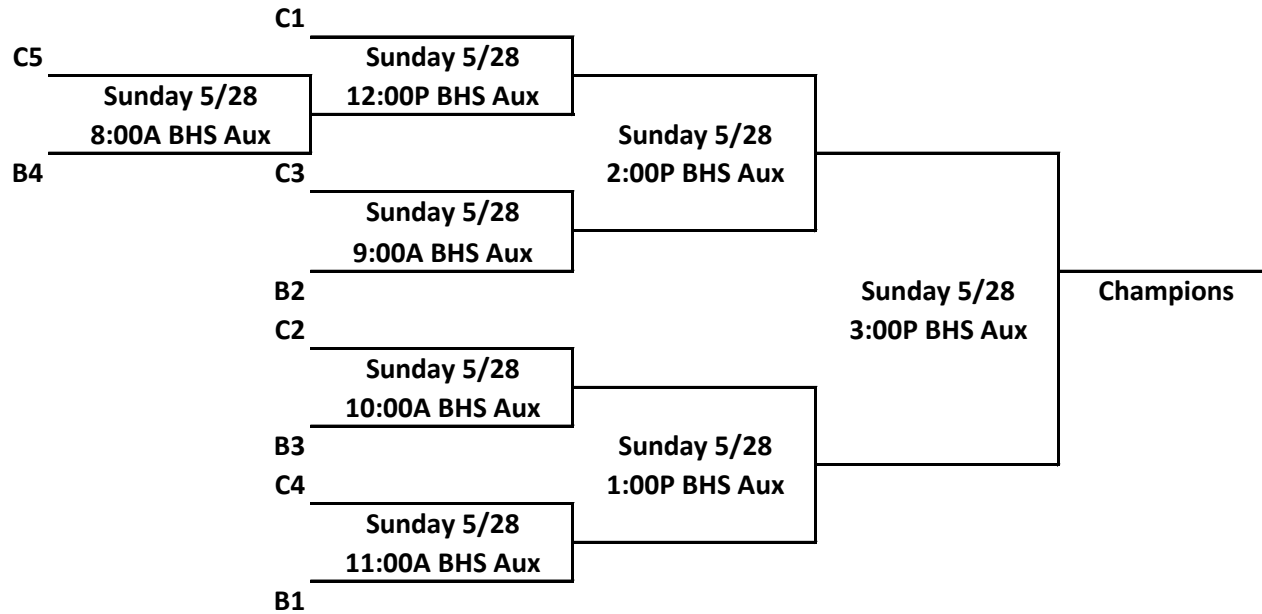

4th/5th Grade Girls

Pool B

Rank	Team	W
	Belen Elite	
	MTXE Lobos	
	Grinders 4th	
	Warriors 4th	

Pool C

Rank	Team	W
	Flight Force	
	Lady Rumble	
	Grinders 5th	
	B1 Academy Gold	
	Rangerettes