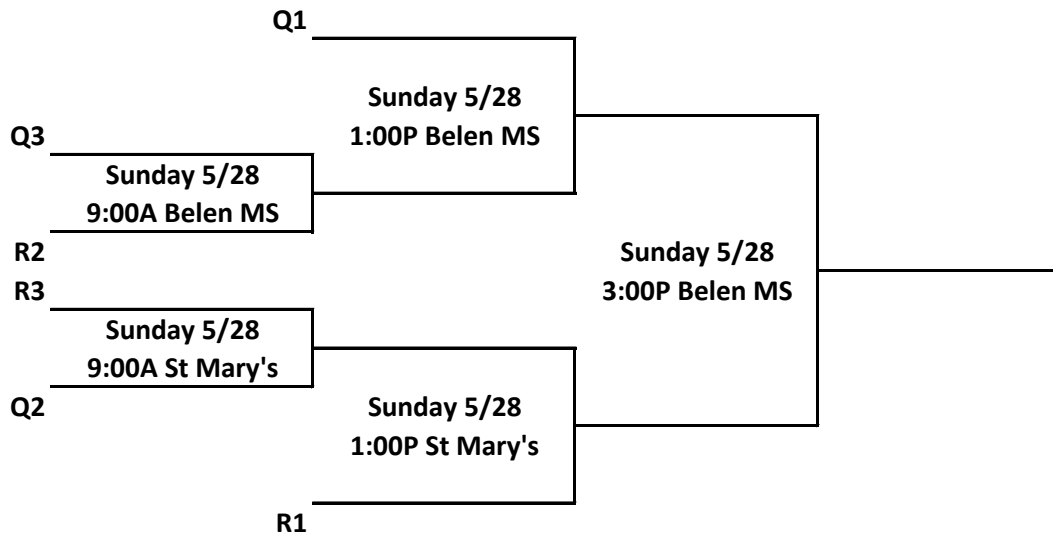

7th Grade Girls

Pool Q

Rank	Team	W
	Grinders	
	Texas Lady Armor	
	Cruces Sky	

Pool R

Rank	Team	W
	SF Cherry Bombers	
	Lady Sparks	
	NM Lady X-Treme